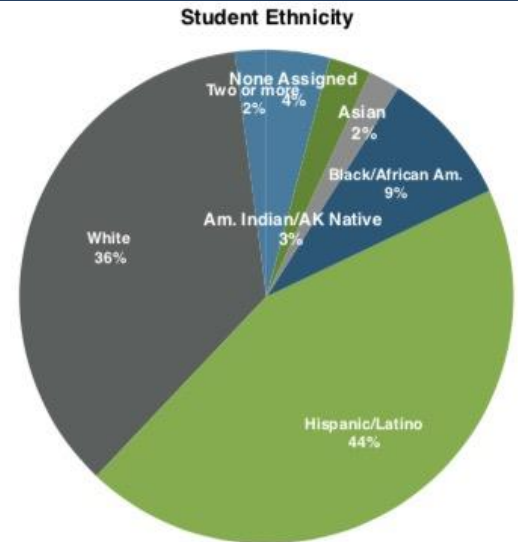

Student Headcount

	Total Students	On Campus	Off Campus	Bible and Theology	General Ministry
2016-2017	168	144	24	101	67

*Fall 2016 Headcount - Sonis

- CLC has the capacity to house 165 students.
- Our off campus students generally live with 75 miles of campus.
- Our Bible and Theology program has been a flagship degree since 1966.
- General Ministry has been offered since 1999.

Race / Ethnicity

Are you Hispanic/Latino?					
		Frequency	Percent	Valid Percent	Cumulative Percent
Valid	Yes	54	48.2	48.6	48.6
	No	57	50.9	51.4	100.0
	Total	111	99.1	100.0	
Missing	System	1	.9		
Total		112	100.0		

*Culture and Climate Survey 2017
n=112