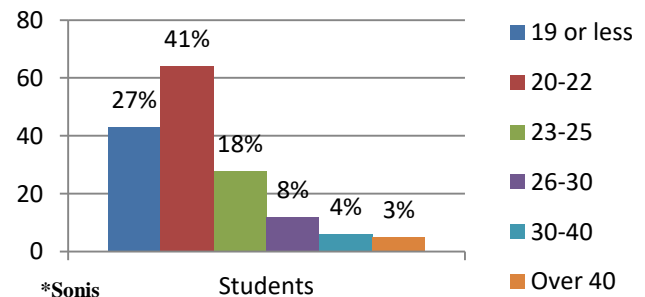

*Culture and Climate Survey 2017
n=112

*Sonis

- CLC has a history of serving a diverse student population.
- CLC has a rich history of servicing the Hispanic/Latino community.

Theological Diversity

- CLC has had students from diverse faiths attending the college. These faiths include: Assemblies of the Lord Jesus Christ, Apostolic Assembly, Independent, Pentecostal Assemblies of the World, United Pentecostal Church International, United Pentecostal Latin American Church (IPUL) and World Pentecostal Fellowship.

*Culture and Climate Survey 2017
n = 112

Please Indicate your affiliation/organization

- Apostolic Assembly
- Independent
- United Pentecostal
- United Pentecostal
- Latin America Church

Gender

Gender
■ Male
■ Female

- 81 Male students
- 75 Female students
- Male and female ratio
- Average Age of our students 20-25 years old
- Largest age group (20-22)

*Fall 2016 Demographics

*Sonis

Students