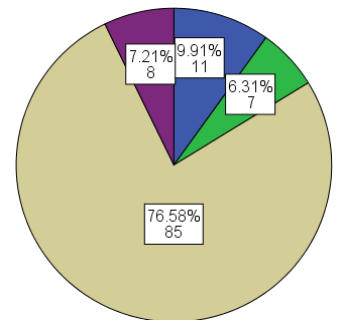

Race / Ethnicity

Are you Hispanic/Latino?					
		Frequency	Percent	Valid Percent	Cumulative Percent
Valid	Yes	54	48.2	48.6	48.6
	No	57	50.9	51.4	100.0
	Total	111	99.1	100.0	
Missing	System	1	.9		
Total		112	100.0		

*Culture and Climate Survey 2017
n=112

*Sonis

- CLC has a history of serving a diverse student population.
- CLC has a rich history of servicing the Hispanic/Latino community.

Theological Diversity

- CLC has had students from diverse faiths attending the college. These faiths include: Assemblies of the Lord Jesus Christ, Apostolic Assembly, Independent, Pentecostal Assemblies of the World, United Pentecostal Church International, United Pentecostal Latin American Church (IPUL) and World Pentecostal Fellowship.

*Culture and Climate Survey 2017
n = 112

Please Indicate your affiliation/organization

- Apostolic Assembly
- Independent
- United Pentecostal
- United Pentecostal
- Latin America Church

Gender

Gender
■ Male
■ Female