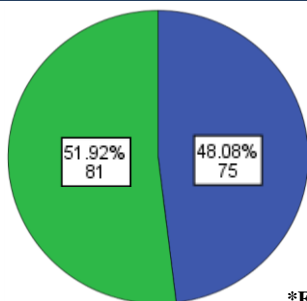

*Culture and Climate Survey 2017
n=112

*Sonis

- CLC has a history of serving a diverse student population.
- CLC has a rich history of servicing the Hispanic/Latino community.

Theological Diversity

- CLC has had students from diverse faiths attending the college. These faiths include: Assemblies of the Lord Jesus Christ, Apostolic Assembly, Independent, Pentecostal Assemblies of the World, United Pentecostal Church International, United Pentecostal Latin American Church (IPUL) and World Pentecostal Fellowship.

*Culture and Climate Survey 2017
n = 112

Please Indicate your affiliation/organization

- Apostolic Assembly
- Independent
- United Pentecostal
- United Pentecostal
- Latin America Church

Gender

Gender
■ Male
■ Female