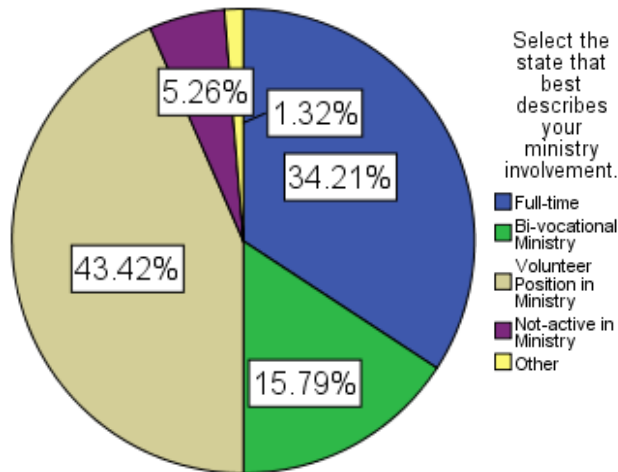

## Ministry

- Many of our Alumni continue to serve in their communities.
- The latest Alumni Survey suggests over 94% (n=76) reported ministry involvement.

Which area(s) of ministry are you involved?

Ministry	Response
Evangelist	9%
Layman Ministry	9%
Music/Worship Minister	28%
Teaching/Instructing	43%
Pastoral	30%
Women's Ministry	13%
Youth Ministry	23%
Single's Ministry	3%
Young Adult	14%
Children's Ministry	12%
None of the Above	4%
Other	17%

\* Alumni Survey 2017  
n=76