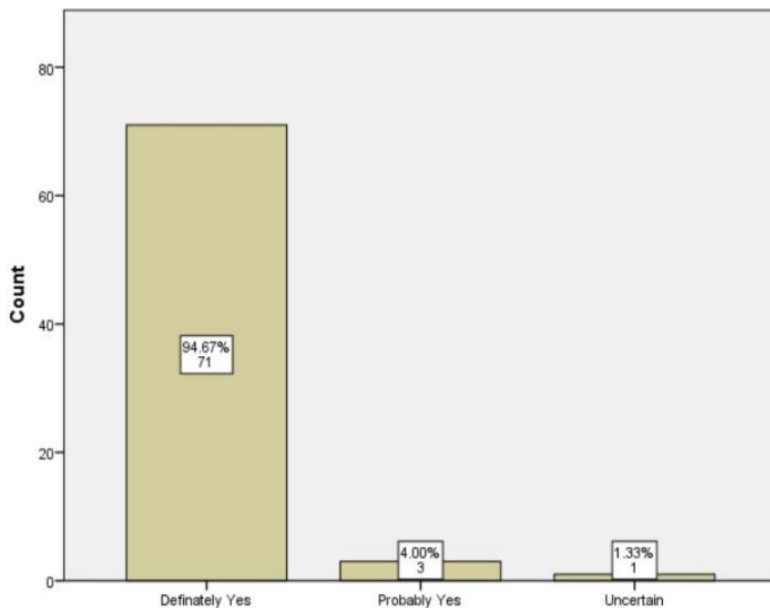

Alumni Satisfaction

Has your overall quality of life been enhanced by attending Christian Life College?